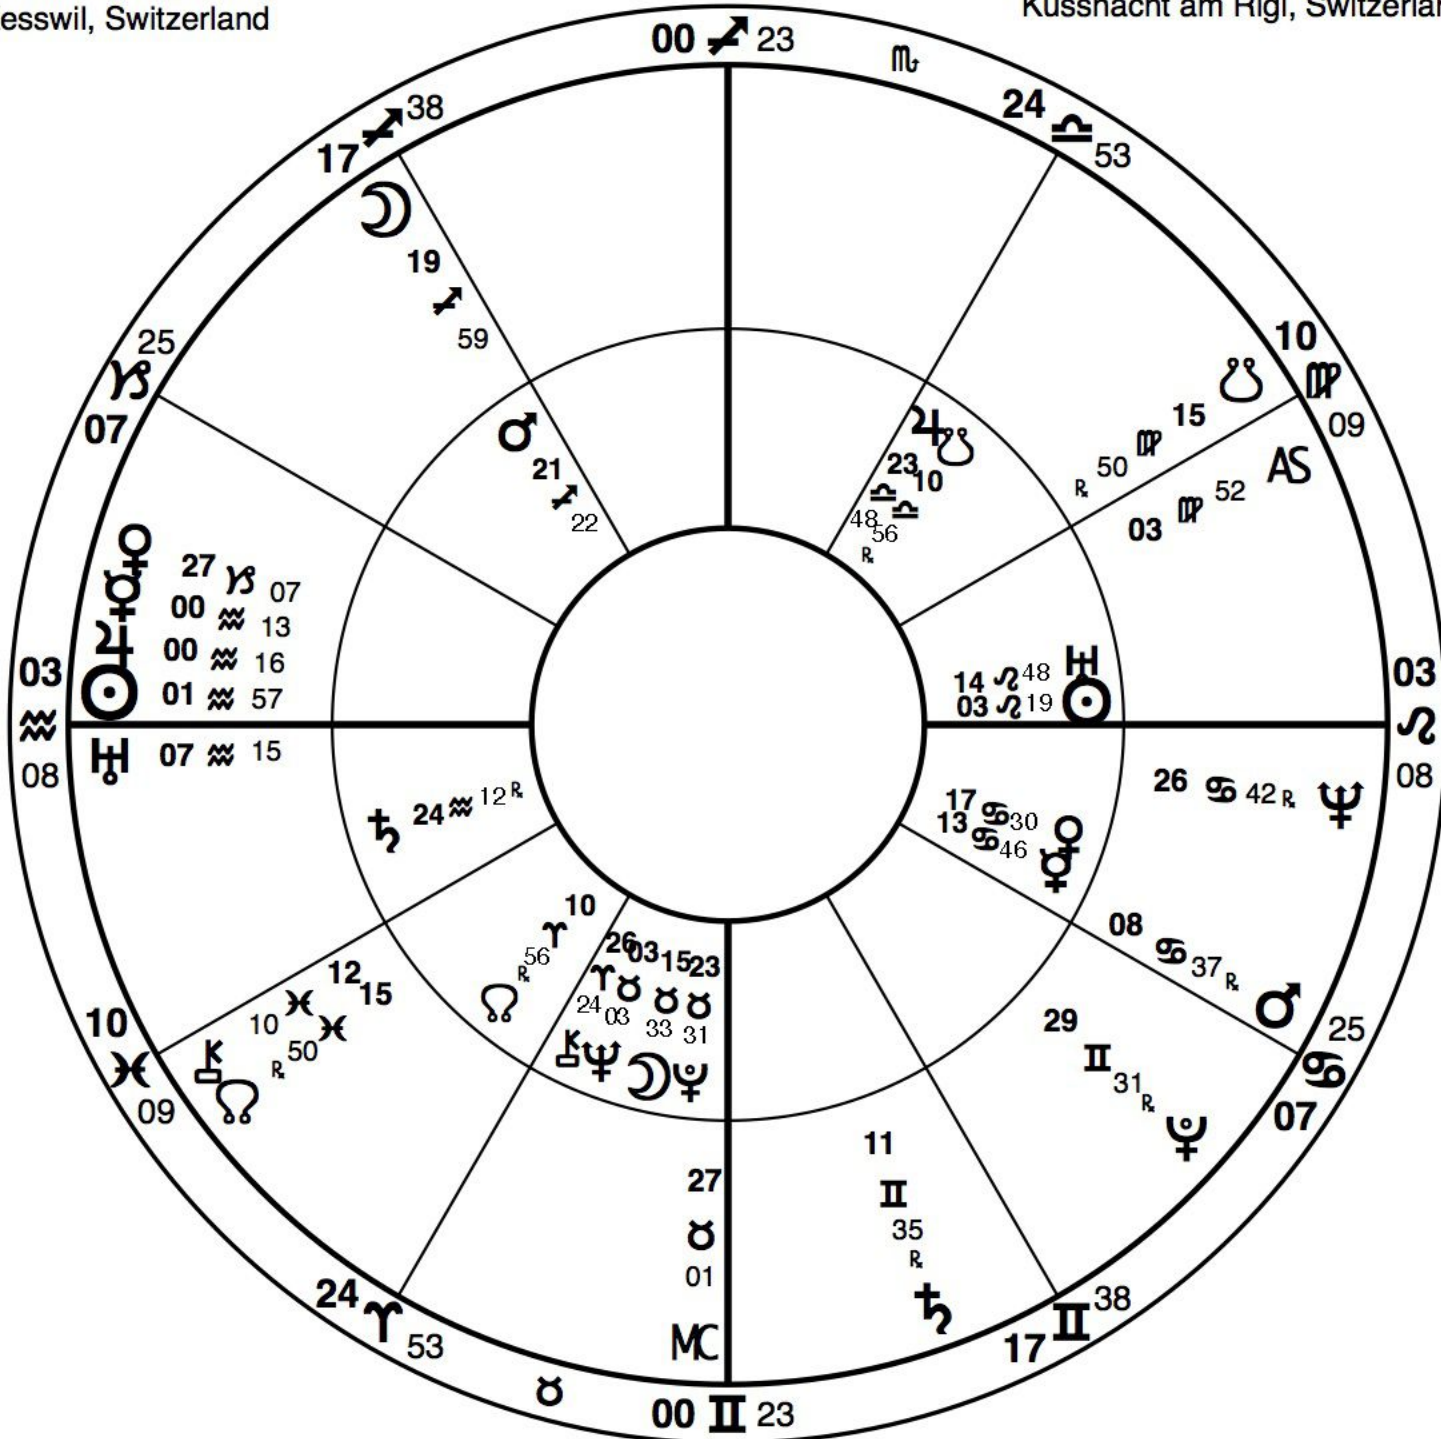

Carl Jung

Reference Chart

Natal Chart

July 26, 1875

7:29:00 PM SZOT

Kesswil, Switzerland

Three Prophecies

2nd Chart

Natal Chart

January 22, 1914

8:00:00 PM CET

Küssnacht am Rigi, Switzerland

Prepared By:
Carol Ferris