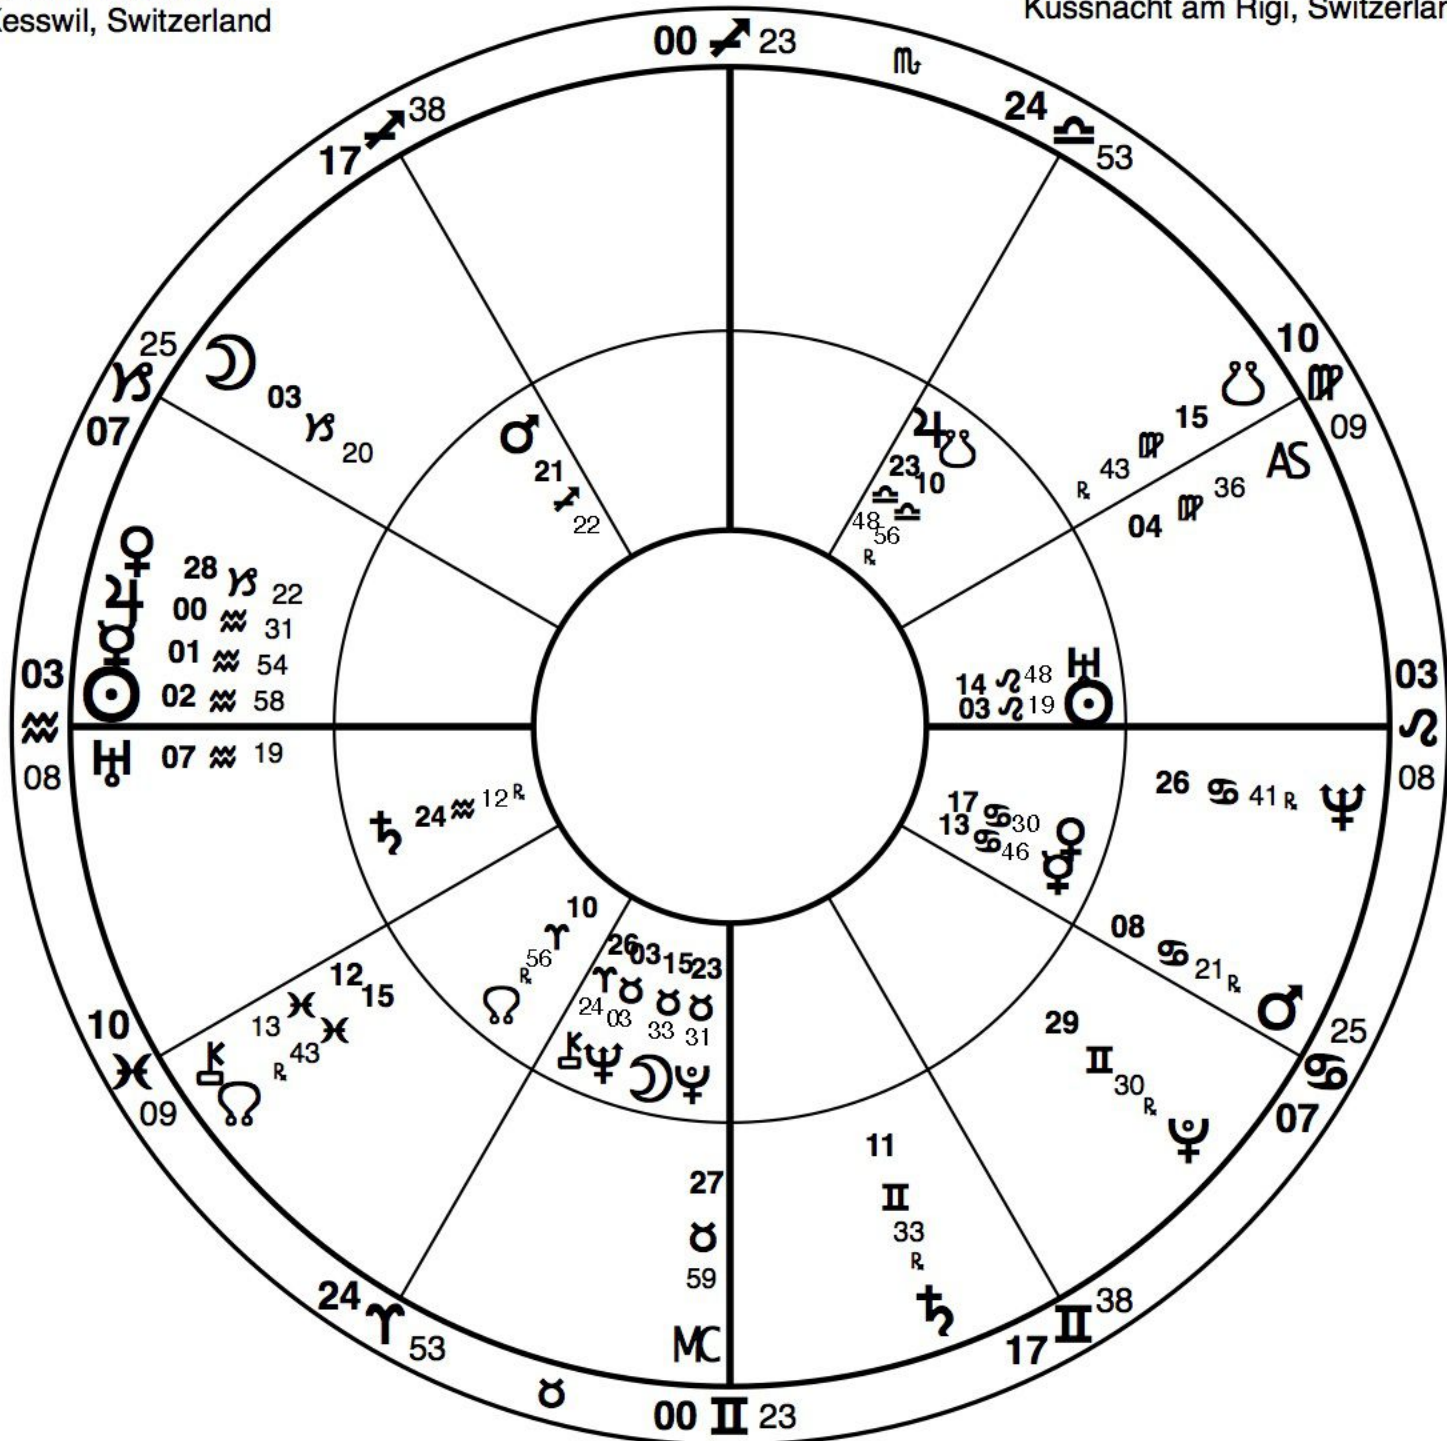

Carl Jung

Reference Chart

Natal Chart

July 26, 1875

7:29:00 PM SZOT

Kesswil, Switzerland

The Gift of Magic

2nd Chart

Natal Chart

January 23, 1914

8:00:00 PM CET

Küssnacht am Rigi, Switzerland

Prepared By:
Carol Ferris