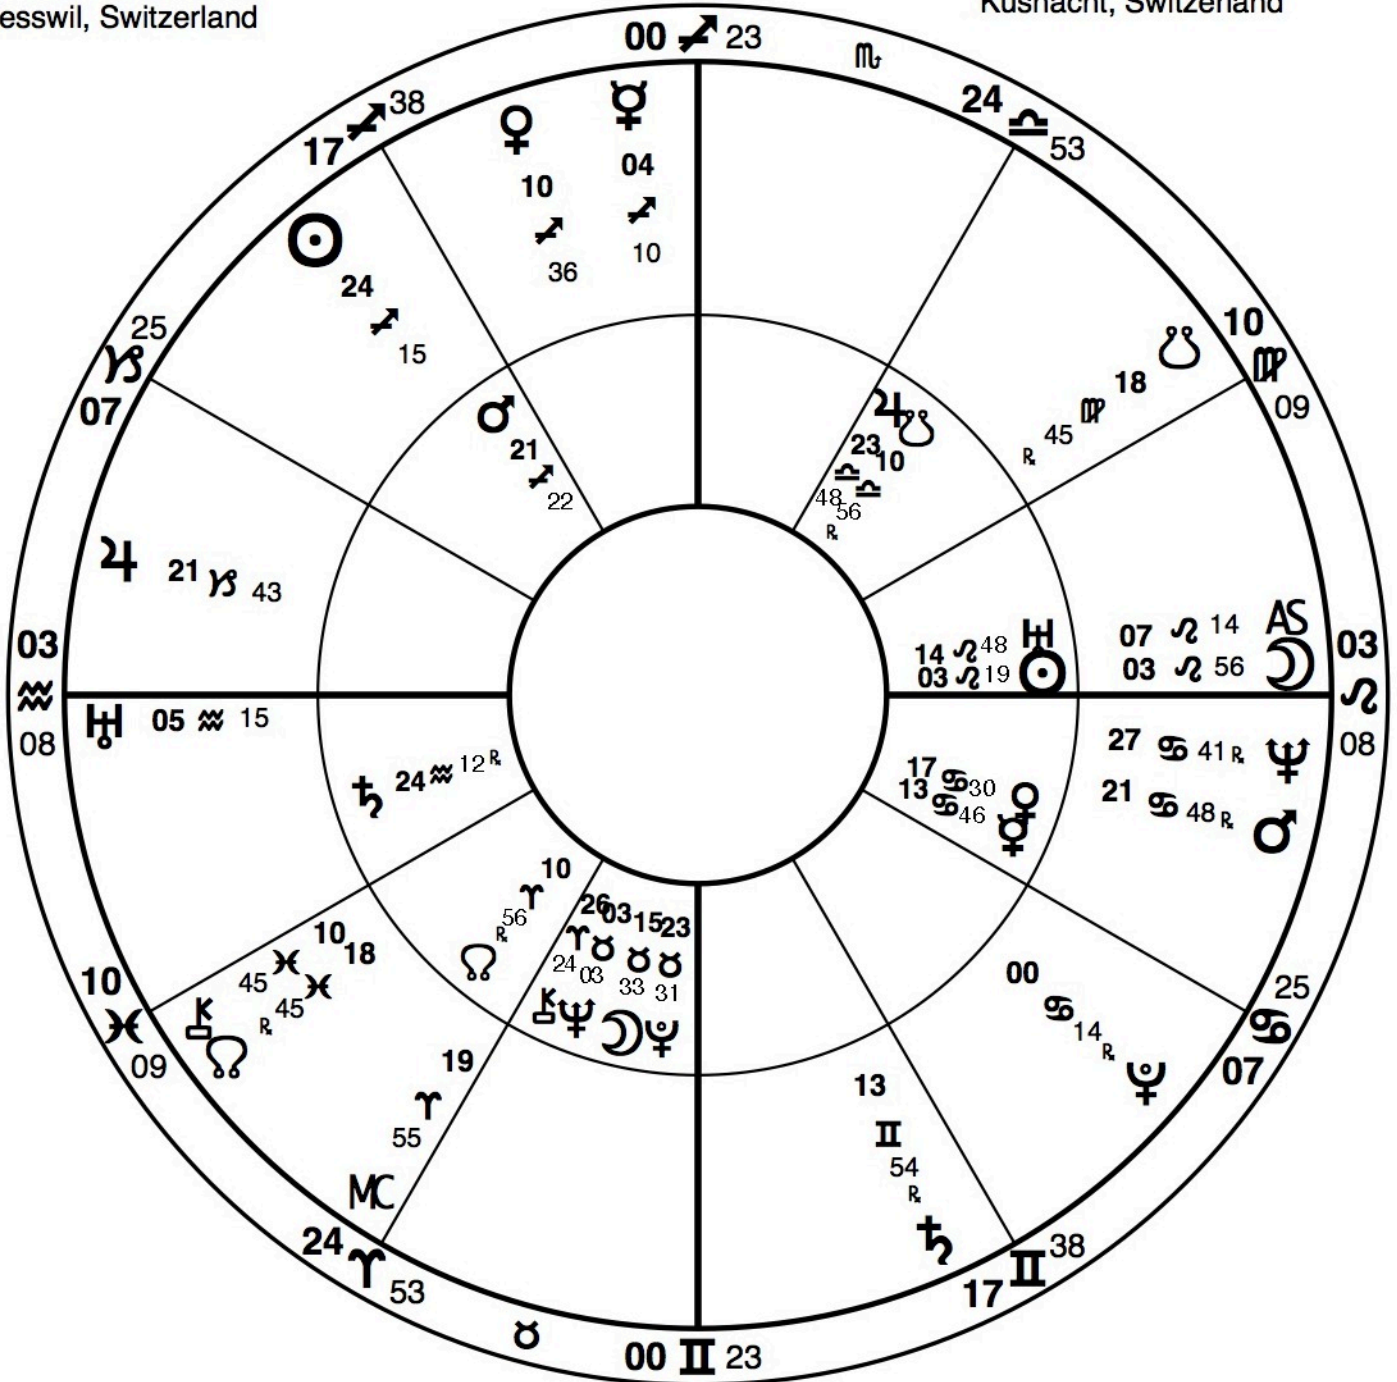

Carl Jung

Reference Chart

Natal Chart

July 26, 1875

7:29:00 PM SZOT

Kesswil, Switzerland

Civil War Jung

2nd Chart

Natal Chart

December 16, 1913

8:00:00 PM CET

Küsnacht, Switzerland

Prepared By:
Carol Ferris