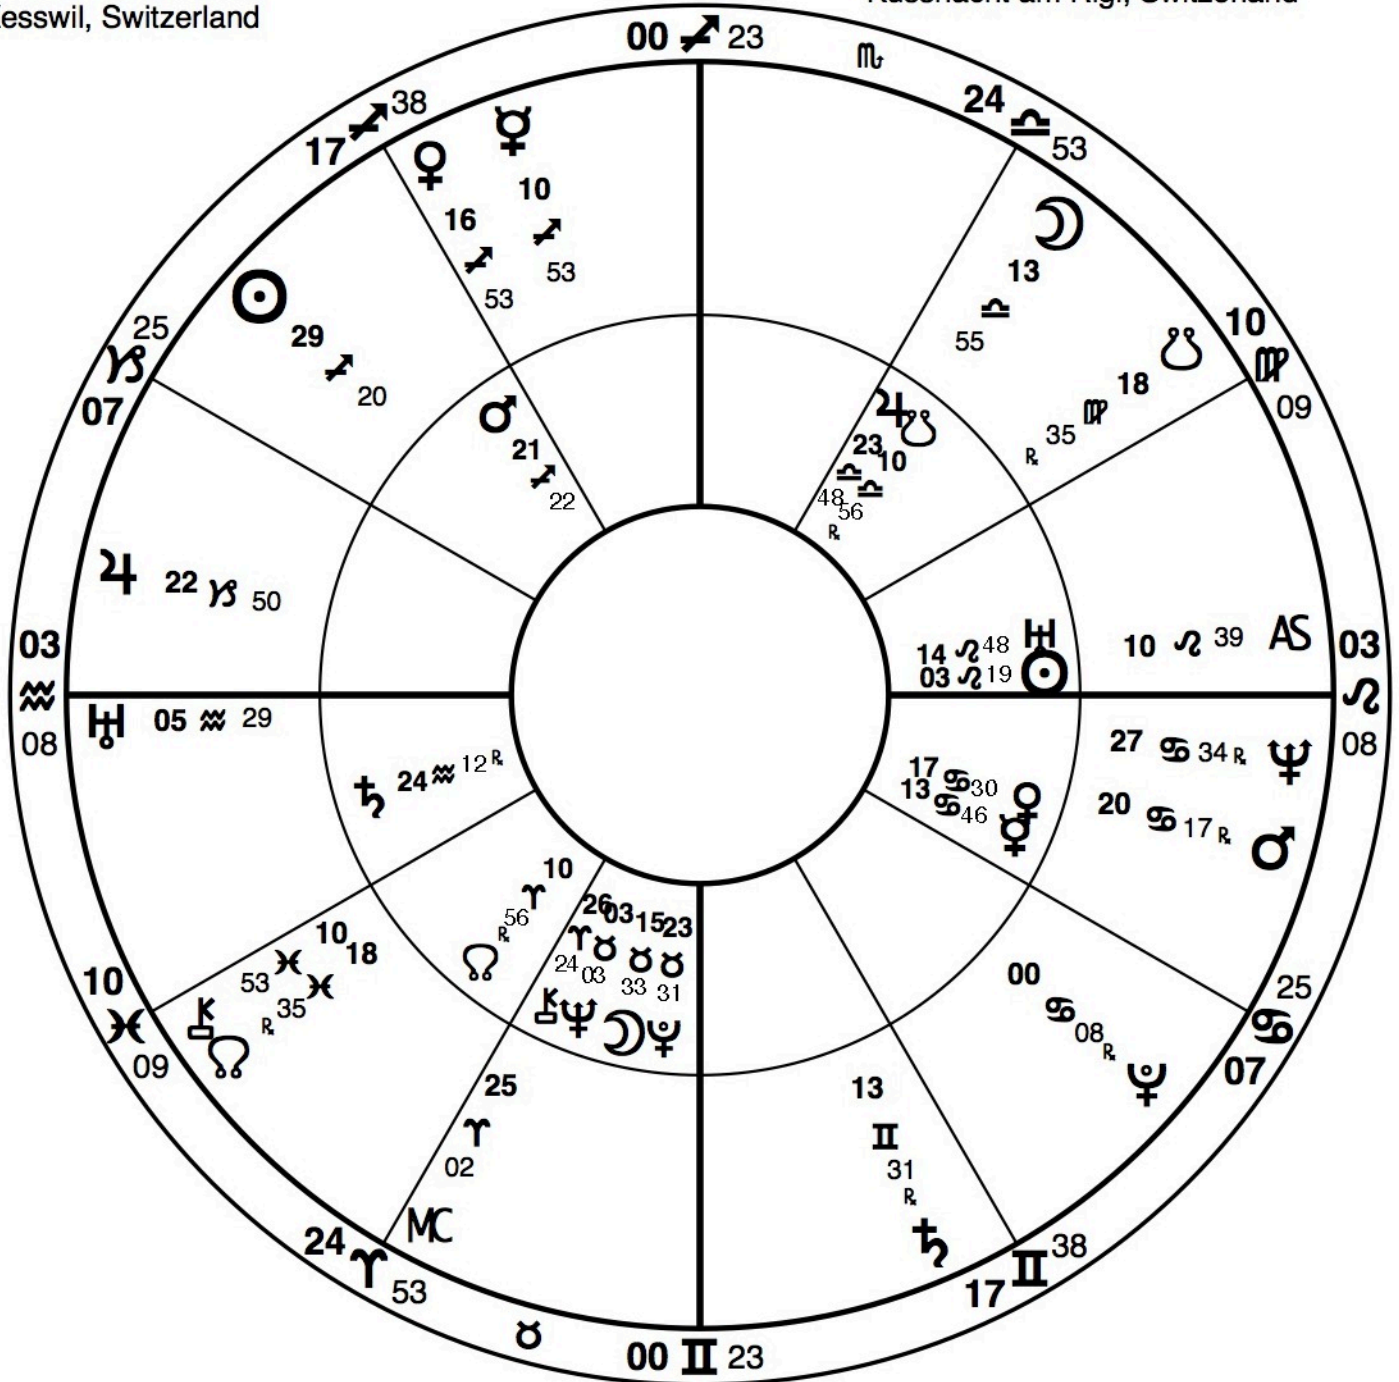

Carl Jung
Reference Chart
 Natal Chart
 July 26, 1875
 7:29:00 PM SZOT
 Kesswil, Switzerland

Grand Cross Solstice 1913
2nd Chart
 Natal Chart
 December 21, 1913
 8:00:00 PM CET
 Küssnacht am Rigi, Switzerland