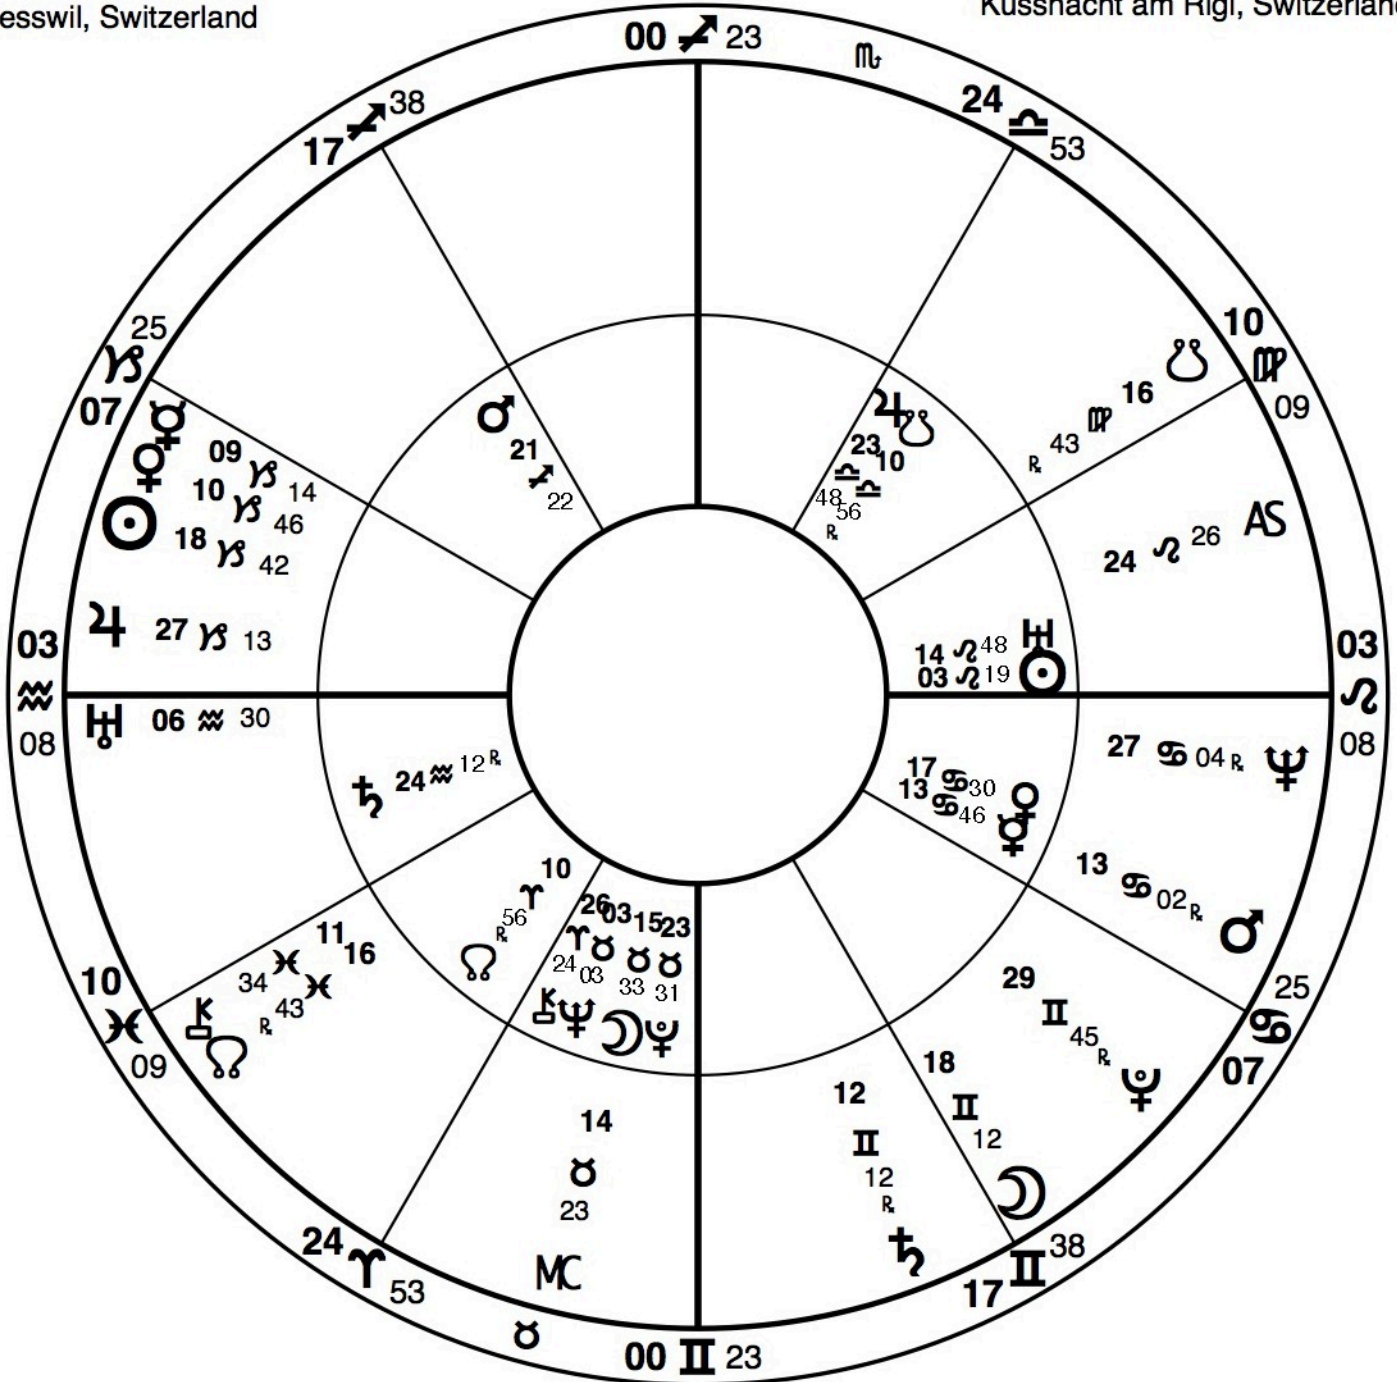

## Reference Chart

Natal Chart

July 26, 1875

7:29:00 PM SZOT

Kesswil, Switzerland

## 2nd Chart

Natal Chart

January 9, 1914

8:00:00 PM CET

Küssnacht am Rigi, Switzerland

Prepared By:  
Carol Ferris