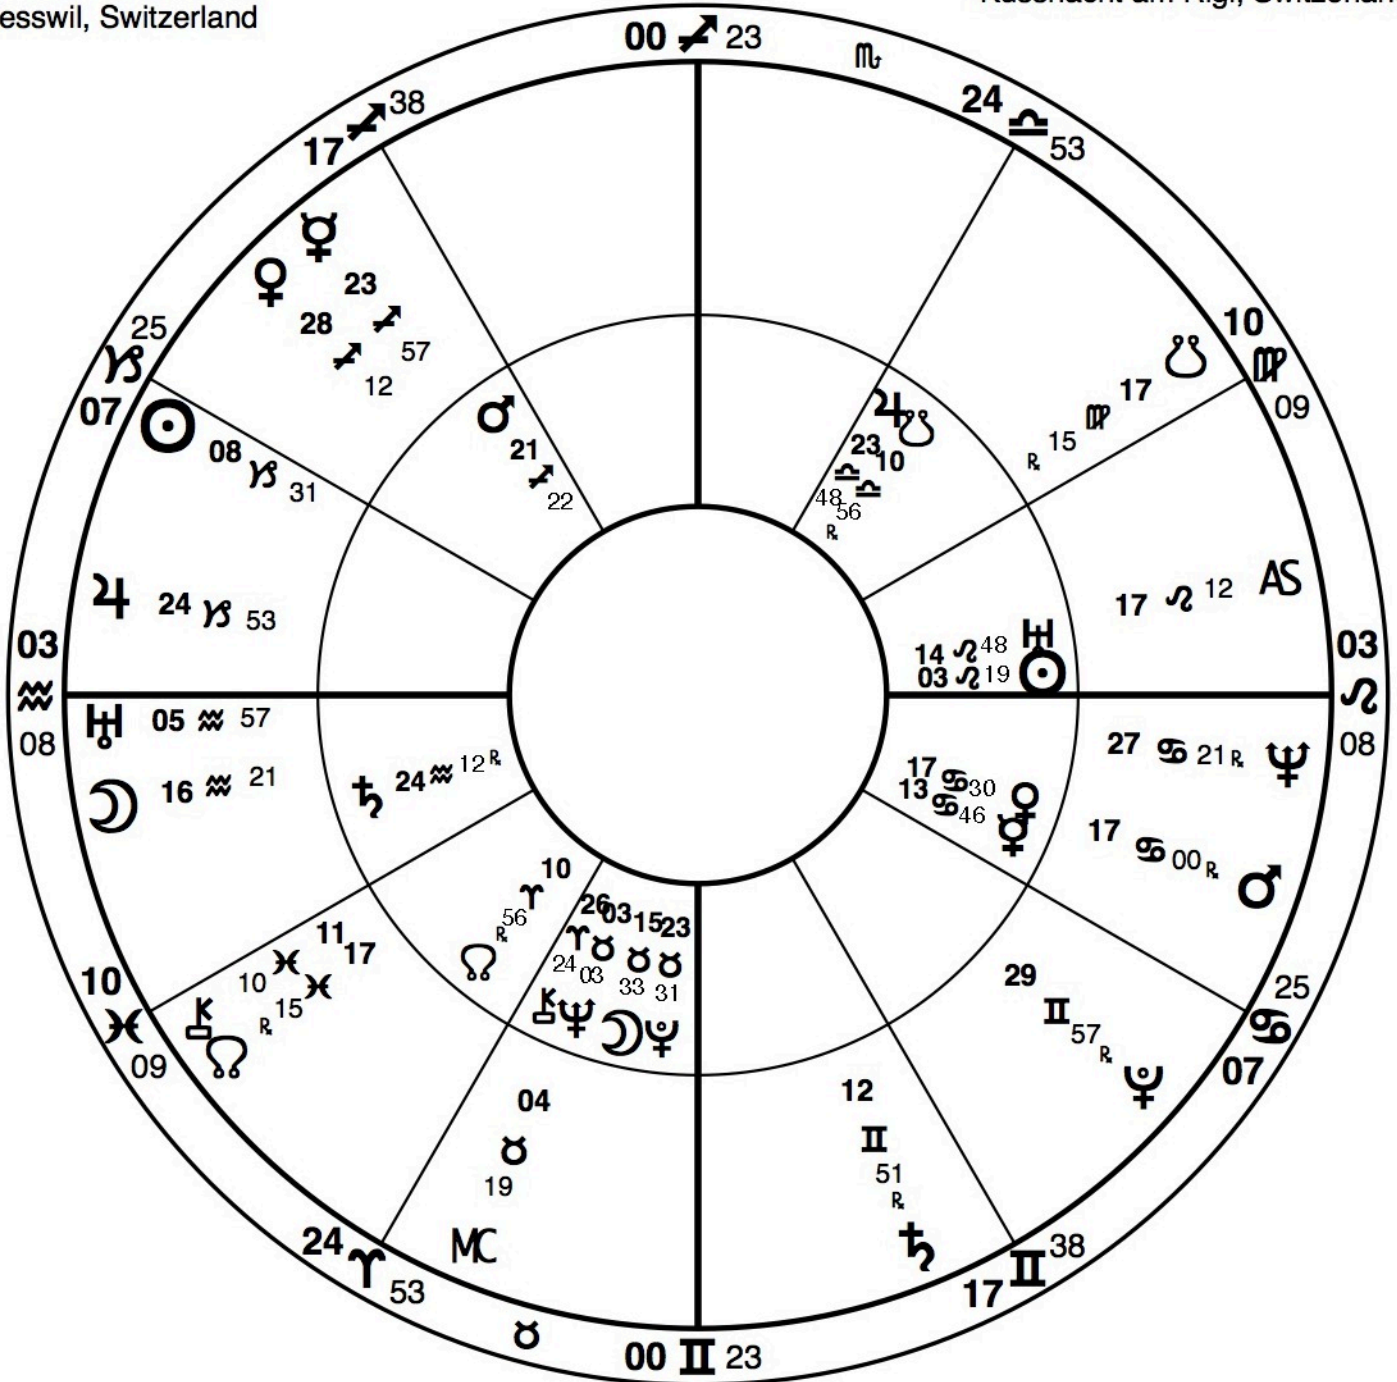

Carl Jung

Reference Chart

Natal Chart

July 26, 1875

7:29:00 PM SZOT

Kesswil, Switzerland

The Anchorite

2nd Chart

Natal Chart

December 30, 1913

8:00:00 PM CET

Küssnacht am Rigi, Switzerland

Prepared By:
Carol Ferris