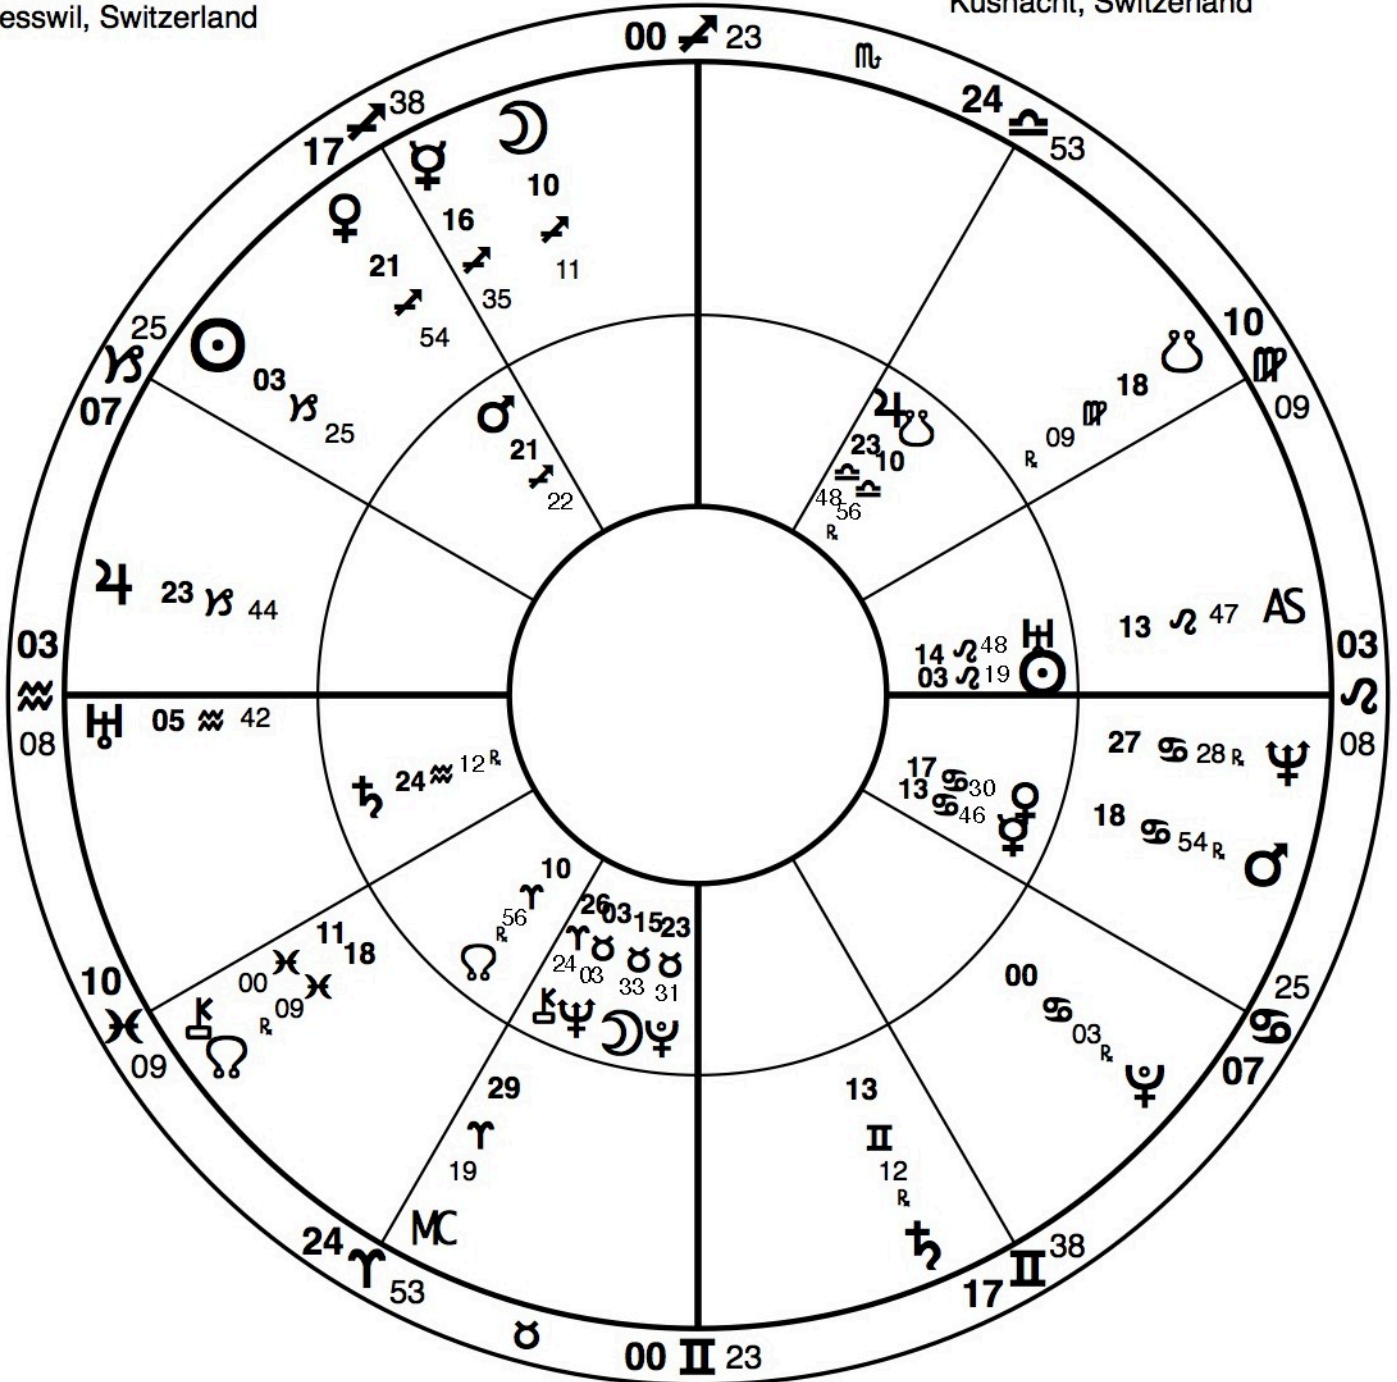

Carl Jung

Reference Chart

Natal Chart

July 26, 1875

7:29:00 PM SZOT

Kesswil, Switzerland

Third Night Resolution

2nd Chart

Natal Chart

December 25, 1913

8:00:00 PM CET

Küsnacht, Switzerland

Prepared By:
Carol Ferris