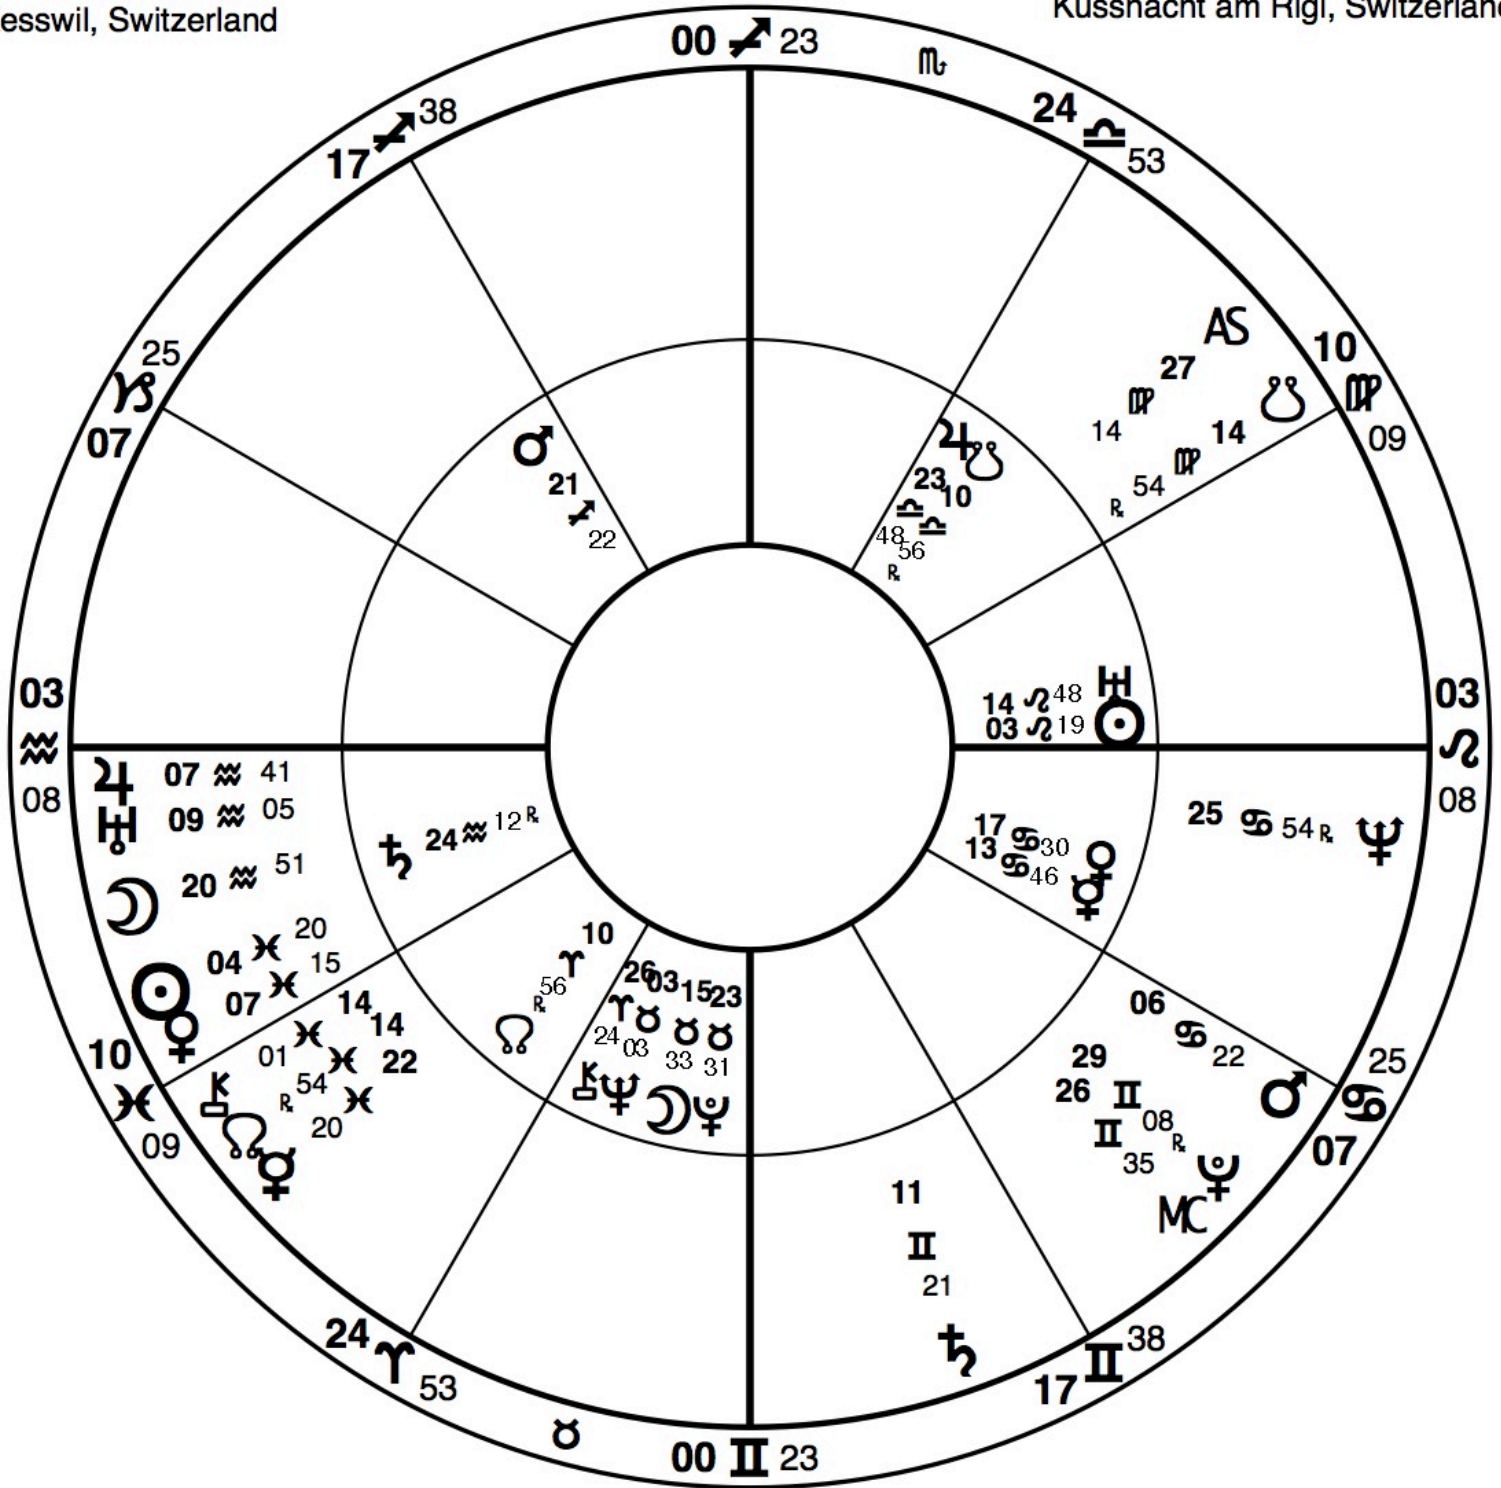

## Reference Chart

Natal Chart

July 26, 1875

7:29:00 PM SZOT

Kesswil, Switzerland

# Serpent Story

## 2nd Chart

Natal Chart

February 23, 1914

8:00:00 PM CET

Küssnacht am Rigi, Switzerland

Prepared By:  
Carol Ferris