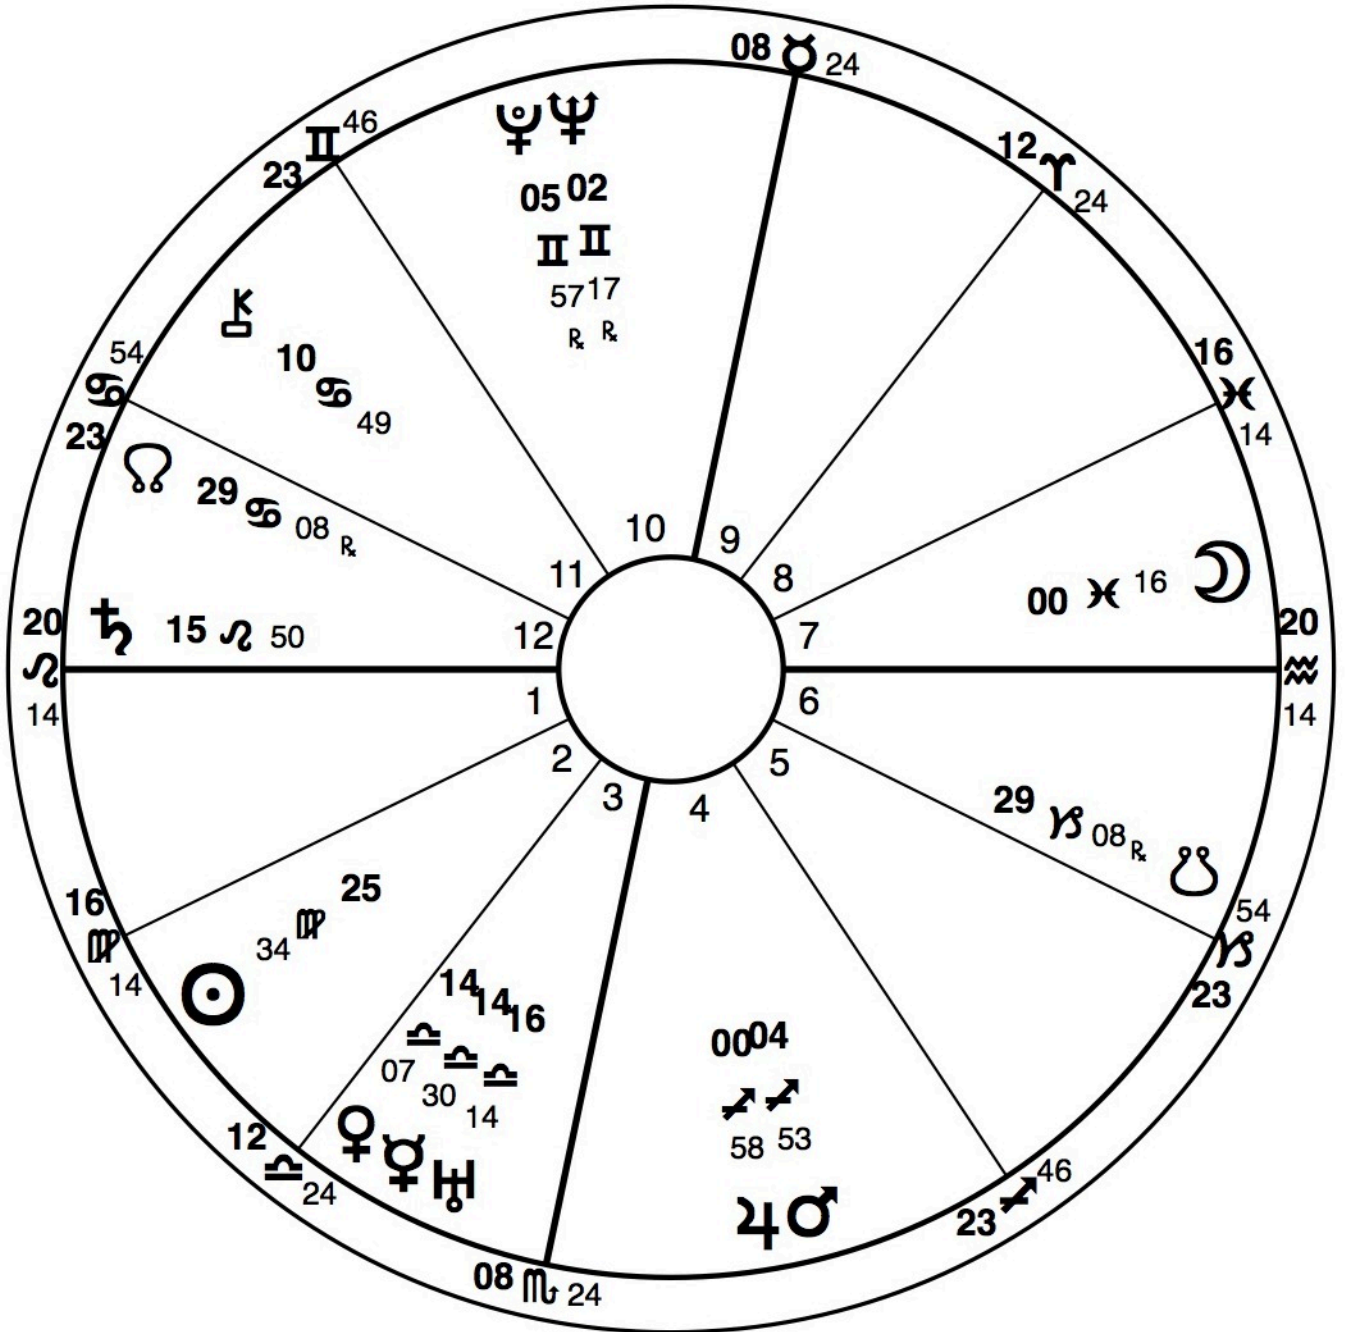

# Toni Wolff

Natal Chart

September 18, 1888

Zürich, Switzerland

Tropical Koch True Node

Prepared By:

Carol Ferris